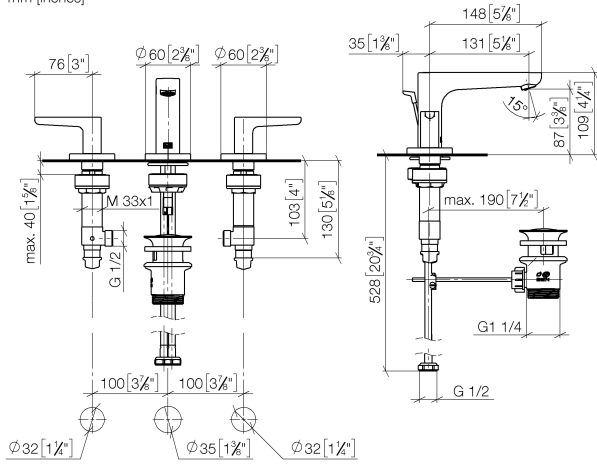

## DORNBRAUCHT YAMOU Three-hole basin mixer with pop-up waste - Chrome

---

20 713 831

- 125mm projection
- circular, air-enriched flow
- height of mixer 100 mm
- height up to aerator 85 mm
- hole diameter valve 32 mm
- hole diameter spout 35 mm
- rosette Ø 60 mm
- 2x screw-in M 8 x 1 pressure hose, leak-tested
- max. flow 6.8 l/min
- rosette Ø 60 mm

Chrome

20 713 831-00

Soft Black

20 713 831-69

**DORNBRAUCHT YAMOU Three-hole basin mixer with pop-up waste - Chrome**

20 713 831

mm [inches]

**Flow rate chart**

## DORNBACHT YAMOU Three-hole basin mixer with pop-up waste - Chrome

20 713 831

### Spare parts list

No.	Item Number	Name	Quantity used	Delivery time
1	90 20 83 067 00-00	handle ( hot )	1	-
	Spare part can no longer be ordered, please order the replacement item			
2	90 30 11 301 00 90	fixing set	2	-
	Spare part can no longer be ordered, please order the replacement item			
3	90 17 11 061 00 90	side panel	1	-
	Spare part can no longer be ordered, please order the replacement item			
4	90 19 83 014 00-00	spout	1	-
	Spare part can no longer be ordered, please order the replacement item			
5	90 30 04 114 00 90	hose	1	-
	Spare part can no longer be ordered, please order the replacement item			
6	90 30 11 309 01 90	insert	1	-
	Spare part can no longer be ordered, please order the replacement item			
7	90 30 11 309 00 90	fixing set	1	-
	Spare part can no longer be ordered, please order the replacement item			
8	90 20 83 066 00-00	handle ( cold )	1	-
	Spare part can no longer be ordered, please order the replacement item			
9	90 17 11 060 00 90	side panel	1	-
	Spare part can no longer be ordered, please order the replacement item			
10	90 11 01 200 00-00	pop-up waste	1	2