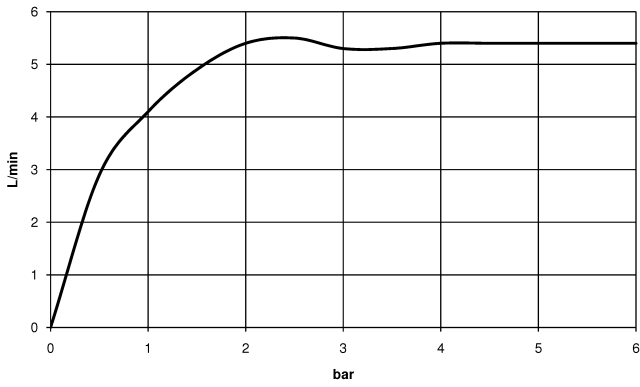

## DORNBRAUCHT YAMOU Three-hole basin mixer with pop-up waste - Chrome

---

20 713 831

- 125mm projection
- circular, air-enriched flow
- height of mixer 100 mm
- height up to aerator 85 mm
- hole diameter valve 32 mm
- hole diameter spout 35 mm
- rosette Ø 60 mm
- 2x screw-in M 8 x 1 pressure hose, leak-tested
- max. flow 6.8 l/min
- rosette Ø 60 mm

Chrome

20 713 831-00

Soft Black

20 713 831-69

**DORNBRAUCHT YAMOU Three-hole basin mixer with pop-up waste - Chrome**

20 713 831

mm [inches]

**Flow rate chart**